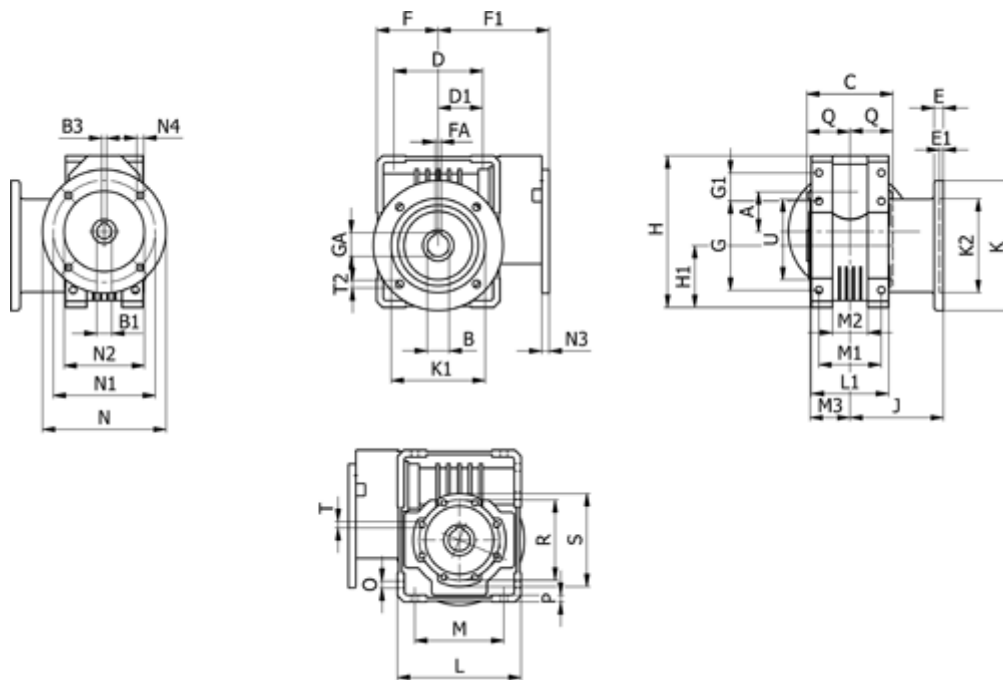

# Data Sheet

Article number: 392107501543510

Description: Worm gear  
WR 75-UF2-15-90B5, without lubrication

## Measures

A = 75.00	E = 12	H = 220.5	M = 102	N4 = M10x13	U = 90
B = 30	E1 = 5	H1 = 87.0	M1 = 165	O = 10.5	
B1 E7 = 24	F = 87	J = 111.0	M2 = 130	P = 9	
B2 = 27.3	F1 = 164	K = 200	M3 = 12	Q = 40	
B3 H9 = 8	FA = 8	K1 = 165	N = 200	R = 110	
C = 127	G = 126	K2 = 130	N1 = 115	S = 125	
D = 109.5	G1 = 46.5	L = 59	N2 = 95	T = M8x14	
D1 = 46.5	GA = 33.3	L1 = 126	N3 = 11.0	T2 = 12.5	